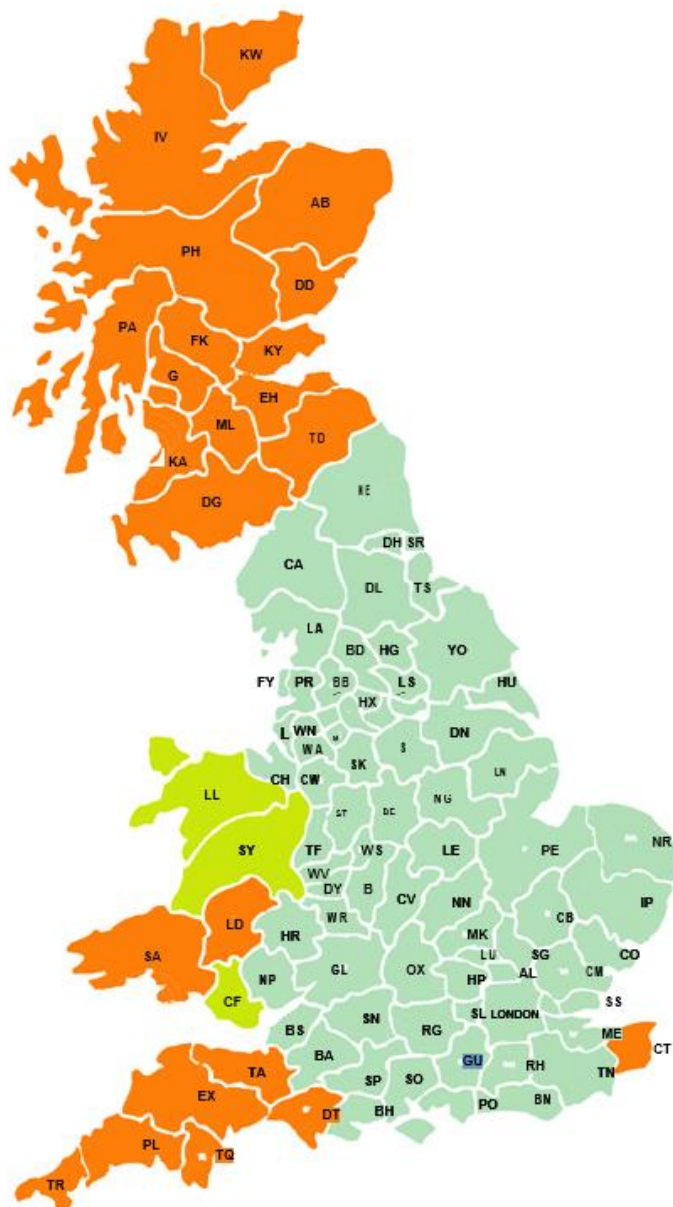

# BI-FOLD DOOR DELIVERY EXCLUSIONS

VISOFOLD BI-FOLD DOORS ARE NOT AVAILABLE FOR DELIVERY TO THE FOLLOWING LOCATIONS:

- AB – ABERDEEN
- CT – CANTERBURY
- DD – DUNDEE
- DG – DUMFRIES
- DT – DORCHESTER
- EX – EXETER
- EH – EDINBURGH
- IV – INVERNESS
- KA – KILMARNOCK
- KY – KIRKCALDY
- LD – LLANDRINDOD
- ML – MOTHERWELL
- PA – PAISLEY
- PH – PERTH
- PL – PLYMOUTH
- SA – SWANSEA
- TA – TAUNTON
- TD – GALASHIELS
- TQ – TORQUAY
- TR – TRURO
- FK – FALKIRK
- G – GLASGOW
- KW – KIRKWALL

THE FOLLOWING AREAS ARE NOT AVAILABLE FOR DELIVERY:

- CF – CARDIFF – CF3, CF5, CF10, CF11, CF14, CF15, CF23
- SY – SHREWSBURY – SY1, SY2, SY3
- LL – LLANELLI – LL17, LL18, LL19

FOR ALL QUOTATIONS AND SALES ENQUIRIES, CONTACT US AT [sales@lbsupplies.co.uk](mailto:sales@lbsupplies.co.uk)