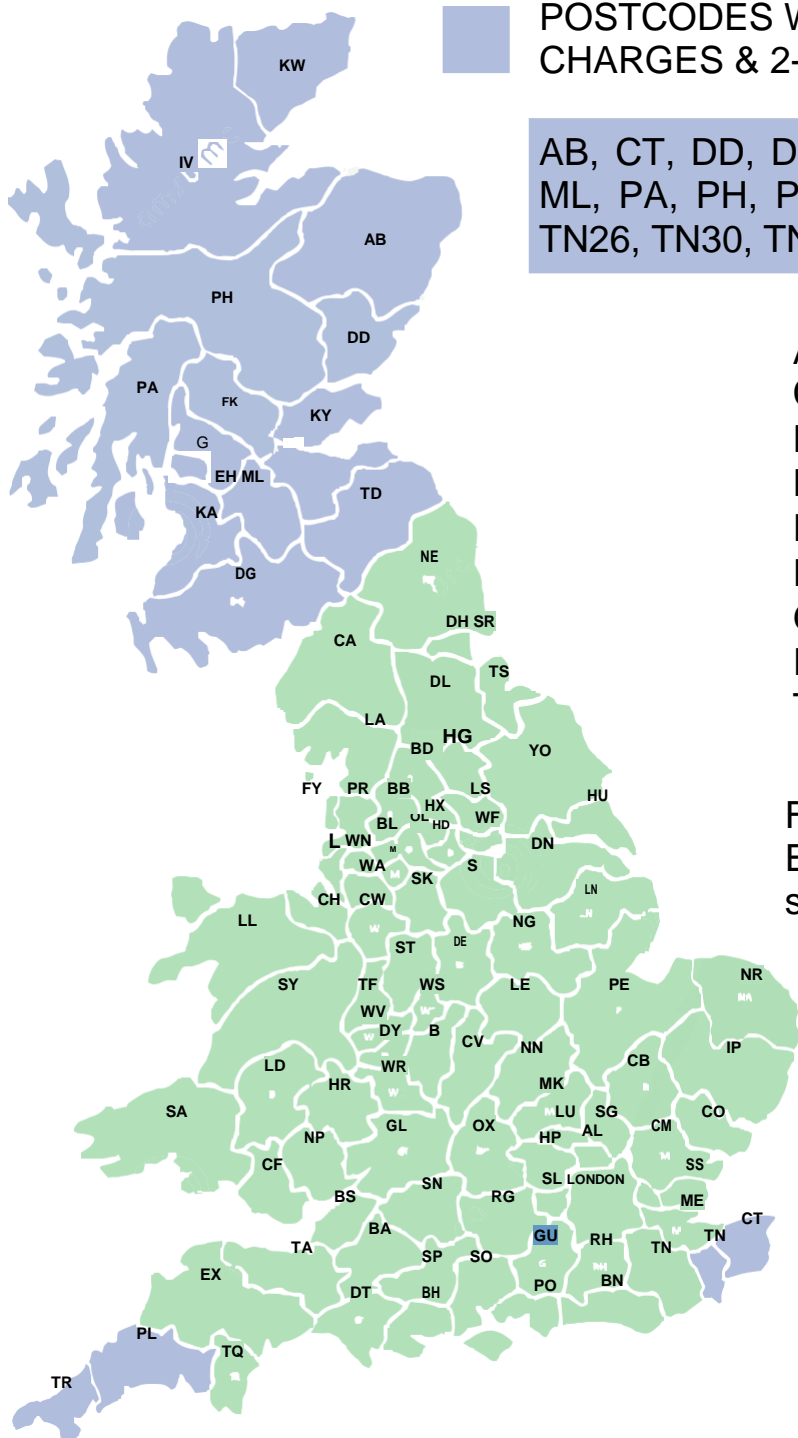

# UK SURCHARGE DELIVERIES

POSTCODES WITH ADDITIONAL HAULAGE CHARGES & 2-3 DAY VEHICLE RUN

AB, CT, DD, DG, EH, FK, G, IV, KA, KW, KY, ML, PA, PH, PL, TD, TR, TN23, TN24, TN25, TN26, TN30, TN29, TN28

- |            |            |
|------------|------------|
| ABERDEEN   | KILMARNOCK |
| CANTERBURY | KIRKWALL   |
| DUNDEE     | KIRKCALDY  |
| DUNFRIES   | MOTHERWELL |
| EDINBURGH  | PAISLEY    |
| FALKIRK    | PERTH      |
| GLASGOW    | PLYMOUTH   |
| INVERNESS  | GALASHEILS |
| TUNBRIDGE  | TRURO      |