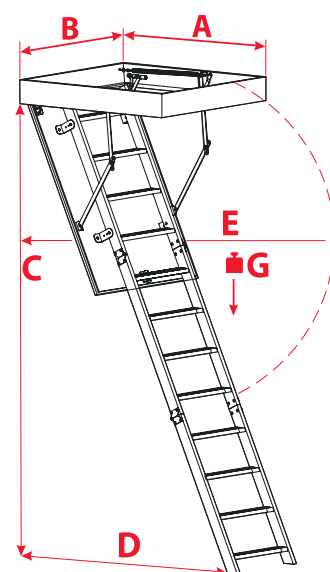

### Box dimensions [cm] AxB

110x55 120x55 130x55 140x55  
 110x60 120x60 130x60 140x60  
 110x70 120x70 130x70 140x70

Outer box dimensions, mounting opening 2 cm larger

## Non-standard dimensions

Min - Max Length 110 - 140 cm  
 Min - Max Width 54 - 85 cm

\*Unusual dimensions available in full size of untypical stairs can not exceed 1 m<sup>2</sup>

## Accessories

Masking batten

Mounting system

Hatch balustrade

## Technical draw

A = 110	A > 110
C 280 cm	C 280 cm
D 134 cm	D 148 cm
E 160 cm	E 166 cm
G 160 kg	G 160 kg