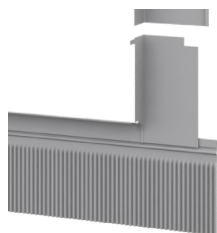

AVAILABLE SIZES [cm]

C2A	C4A	F6A	M4A	M6A	M8A	M10A	P6A	P8A	S6A
55x78	55x98	66x118	78x98	78x118	78x140	78x160	94x118	94x140	114x118

www.dakea.com