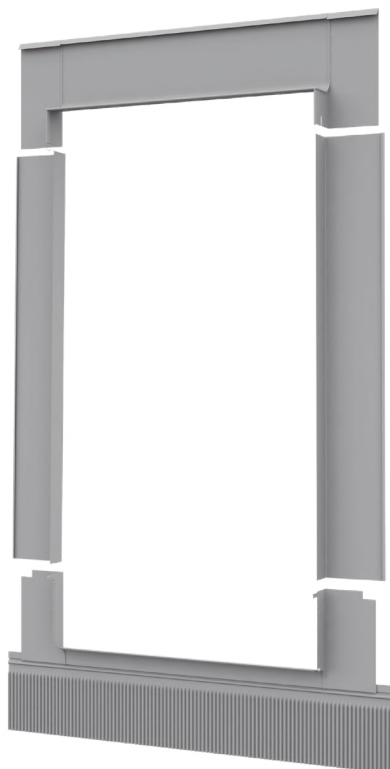

# STANDING SEAM FLASHING

KSS

## APPLICABLE

- In roof pitch range of 15°-90°
- For special steel roofing materials with standing seam connections
- Developed to fit "click system" steel roofing

## MATERIAL

- Aluminium
- Powder coated grey, RAL7043

## AVAILABLE SIZES [cm]

|            |            |            |            |            |            |             |            |            |            |
|------------|------------|------------|------------|------------|------------|-------------|------------|------------|------------|
|            |            |            |            |            |            |             |            |            |            |
| <b>C2A</b> | <b>C4A</b> | <b>F6A</b> | <b>M4A</b> | <b>M6A</b> | <b>M8A</b> | <b>M10A</b> | <b>P6A</b> | <b>P8A</b> | <b>S6A</b> |
| 55x78      | 55x98      | 66x118     | 78x98      | 78x118     | 78x140     | 78x160      | 94x118     | 94x140     | 114x118    |