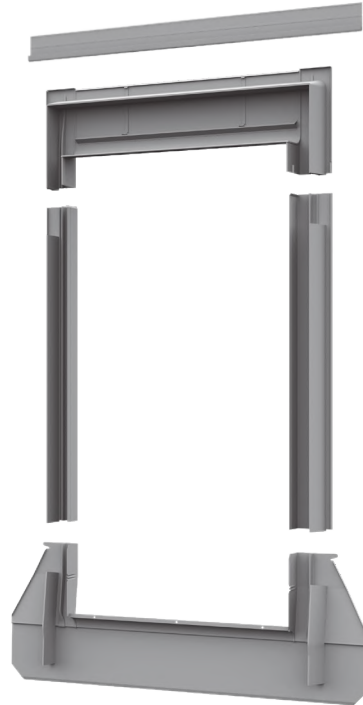

# INTERLOCKING FLAT TILE FLASHING

## KFT

16-50mm

### APPLICABLE

- In roof pitch range of 15-90°
- Interlocking flat tiles height 16-50 mm

### FEATURES

- Perfect watertightness
- Easy installation
- Weather and UV ray resistant
- Lead free
- Foam tiling gasket
- Flat bottom part to ensure a perfect seal to interlocking flat tile
- Free of charge drainage gutter