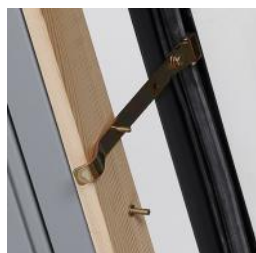

AVAILABLE SIZES [CM]

KFE 4555	KFE 4573	KFE 6565	KFE 8585
45x55	45x73	65x65	85x85