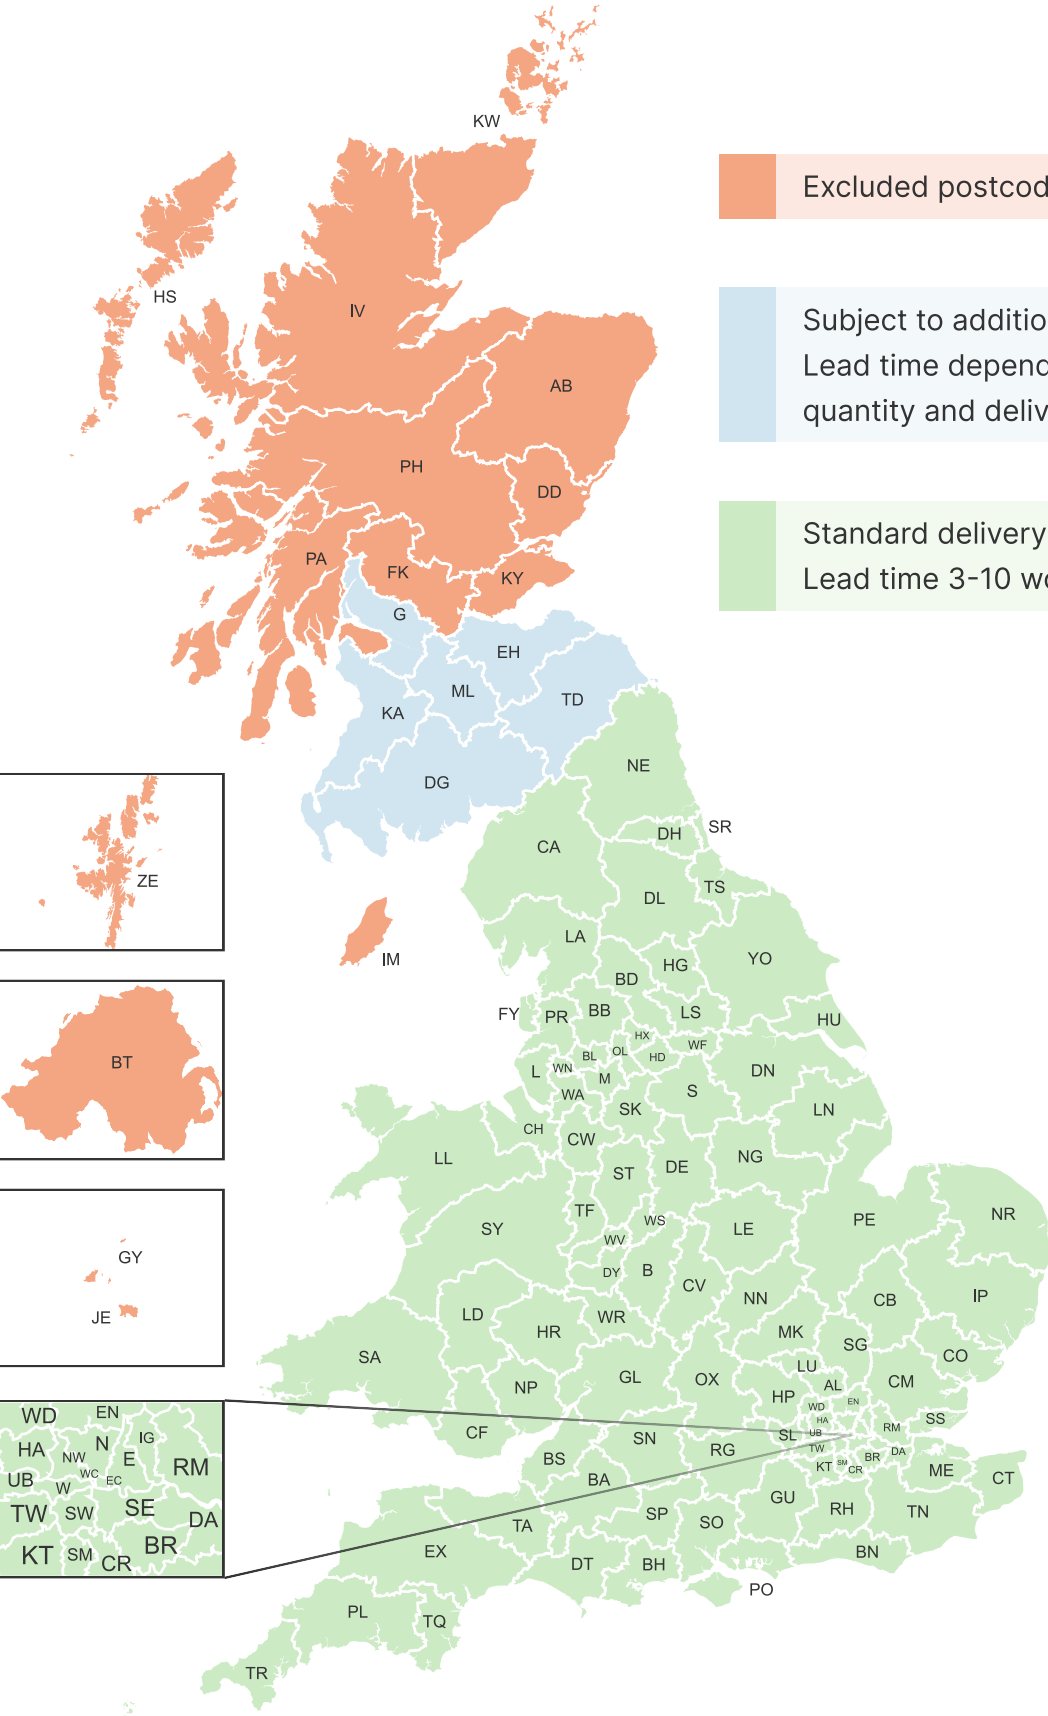

UK Delivery & Surcharge Map

Excluded postcodes

Subject to additional surcharge.
Lead time dependent on order quantity and delivery route.

Standard delivery.
Lead time 3-10 working days.